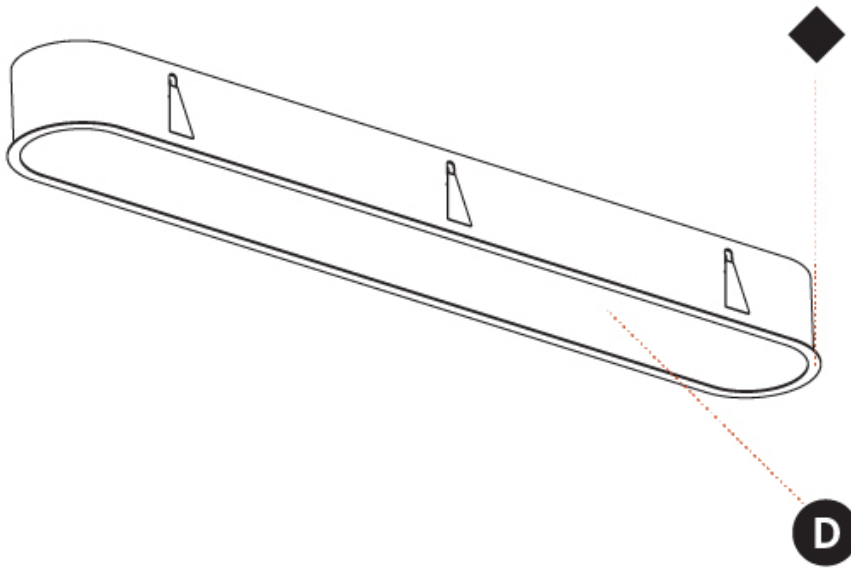

PROJECT
TYPE
SPECIFIER
QUANTITY
DATE

1535mm x 205mm
 60 7/16" x 8 1/16"

10 - 25mm
 3/8" - 1"

160mm
 6 5/16"

SMOOTHLINE RECESSED

A37761-

PROJECT	_____
TYPE	_____
SPECIFIER	_____
QUANTITY	_____
DATE	_____

SMOOTHY COLOR FINISH CHART