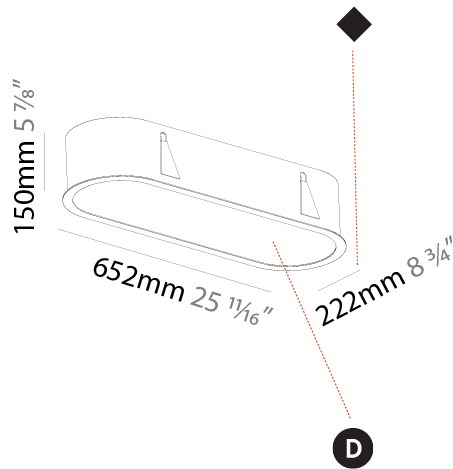

PROJECT
TYPE
SPECIFIER
QUANTITY
DATE

635mm x 205mm
25" x 8 1/16"

10 - 25mm
3/8" - 1"

160mm
6 5/16"

SMOOTHLINE RECESSED

A37749-

PROJECT

TYPE